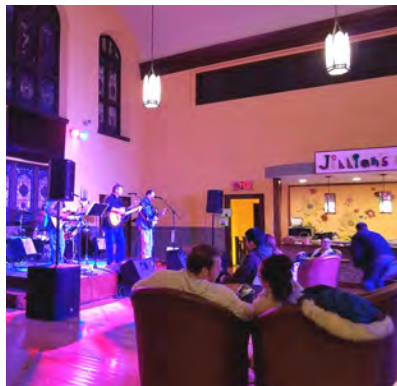

Jillian's CAFE

Jillian's
CAFE

RENTAL
INFORMATION

20 W. 6th Avenue
Conshohocken, PA

Jillian's Cafe is located inside Conshohocken United Methodist Church, and is available for your next event! Baby showers, wedding receptions, work meetings, holiday parties, etc.

Contact
Church Office
610-828-1250

Book Jillian's Cafe for your next meeting or party!

Our beautifully renovated space is perfect for parties, meetings and events!

Rental Fee: \$400

Includes:

- Use of Jillian's Cafe for 4 hours (\$75 per hour over 4).
- Use of tables and chairs for up to 90 people.
- Use of stage for your own DJ or band.
- Use of kitchen for storage and refrigeration only.

Ask about special pricing for your weekly and monthly recurring events!

Please note the Cafe is:

- Alcohol, drug and tobacco free
- Handicap accessible

The Cafe was built in memory of Jillian Patterson by her parents Pat and Dave, family and friends. Jillian, a gentle young lady with Down Syndrome, touched many lives with her warmth, sensitivity and kindness.